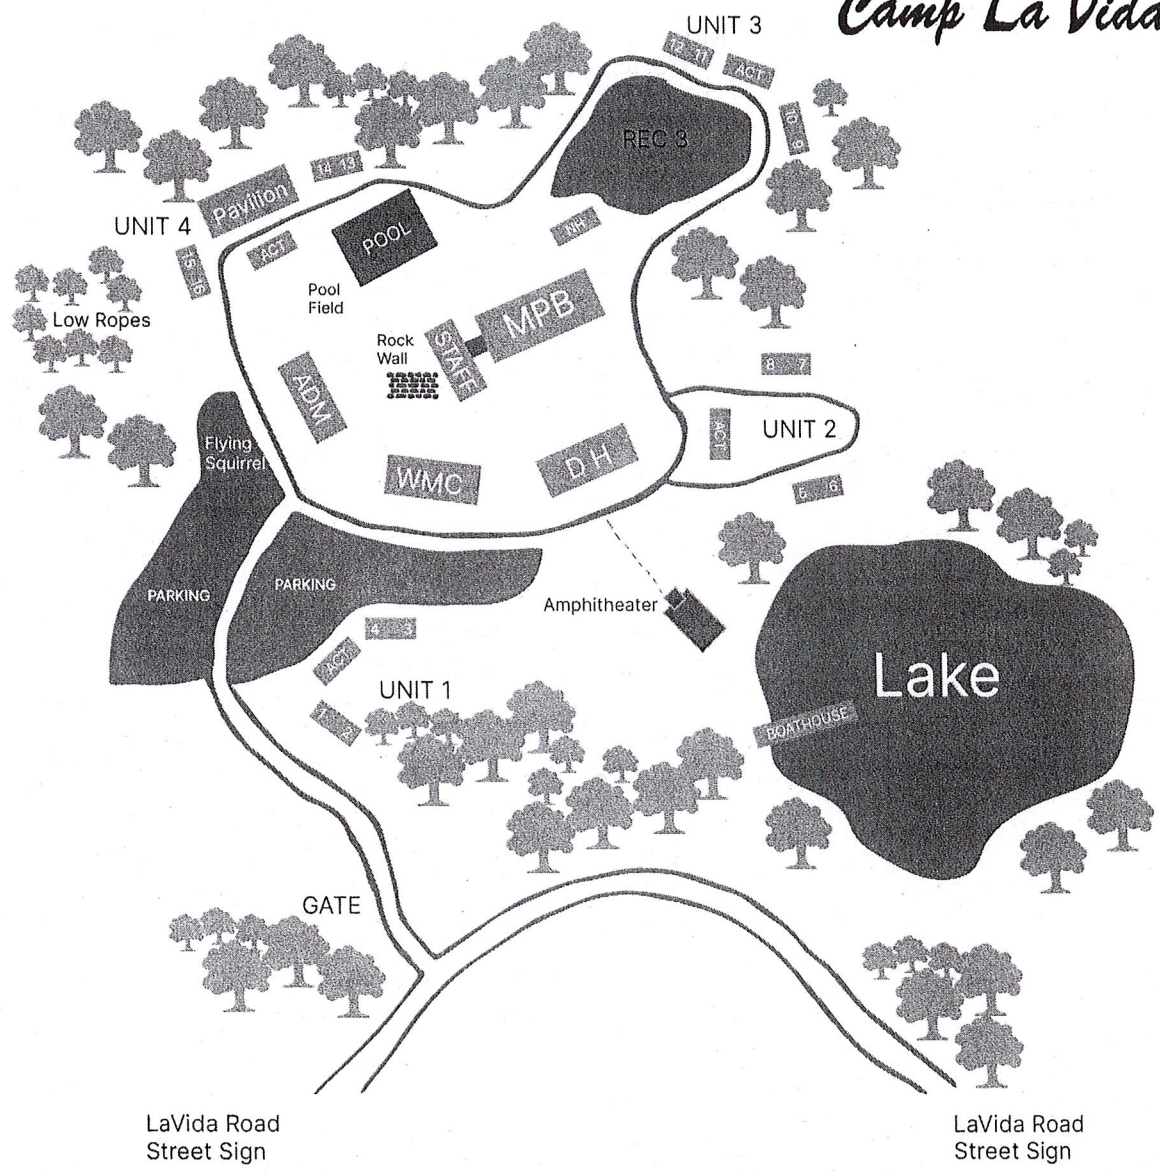

# Camp La Vida

Mobley Highway/State Road 20

I-77  
←

White Oak  
→

- DH** - Dining Hall
- WMC** - World Missions Center
- MPB** - Multipurpose Building
- ADM** - Administration
- ACT** - Unit Activity Buildings
- NH** - Nature Hut

Guest Rooms/Camp Store/Canteen  
are located under the Dining Hall

\*Map not drawn to scale.